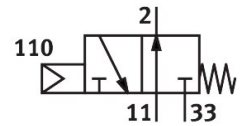

前面板安装式阀 SVOS-3-1/8

订货号：10191

FESTO

[General operating condition](#)

Datasheet product reliability

The information in this "Product reliability data sheet" is based on products being used as intended. This includes complying with all specifications in data sheets, catalogues, user documentation and the general operating conditions. The user alone is responsible for determining whether a product is suitable for a particular application.

| 特性 | 值 |
|-------------------------------------|---------|
| Well-trieed component ¹⁾ | Yes |
| Lap | Overlap |

1) The product is a well-trieed product for a safety-related application according to ISO 13849-1. The relevant basic and well-trieed safety principles according ISO 13849-2 for this product are fulfilled. The suitability of the product for a precise application must be verified by the user.